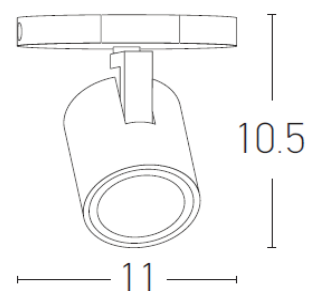

### 180105 | Ceiling/ Wall light

Bulb:	1xGU10 MAX 50W
Voltage:	220-240V
Operating Frequency:	50/60HZ
IP:	IP20
Class:	I
Color:	White Matt
Material:	Aluminium
Base :	11cm x 7cm
Cylinder:	ø6cm x 7cm
Height:	10.5 cm
Length:	11 cm
Net Weight:	0.3 Kg

## Description

Ceiling light made by Aluminium in White Matt color.

**GU10**  
LAMP

5213007830555

PRODUCT DATA SHEET